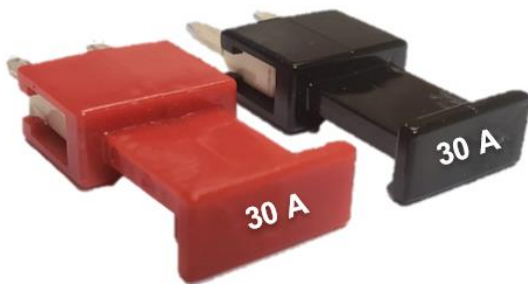

Fast Acting Fuse – 30 Ampere Fuse

For Broadband International® 4PAC-MOT 1.2 GHz Mini Bridger and 2PAC-MOT 1.2 GHz LE

Features

- Fast-acting
- 30 A rating
- Silver-plated zinc alloy terminals
- Fuse Net weight 0.57 g \pm 5 %
- Complies with SAE J2077, SAE 2576, and ISO 8820-3
- Recognized as a UL 248 Special Purpose Fuse

BBI P/N	Description
300030-R	30 Amp Fuse - 1 pc - Red
300030-B	30 Amp Fuse - 1 pc - Black
300030-K	30 Amp Fuse Kit - 4 pc - 1 Red, 3 Black