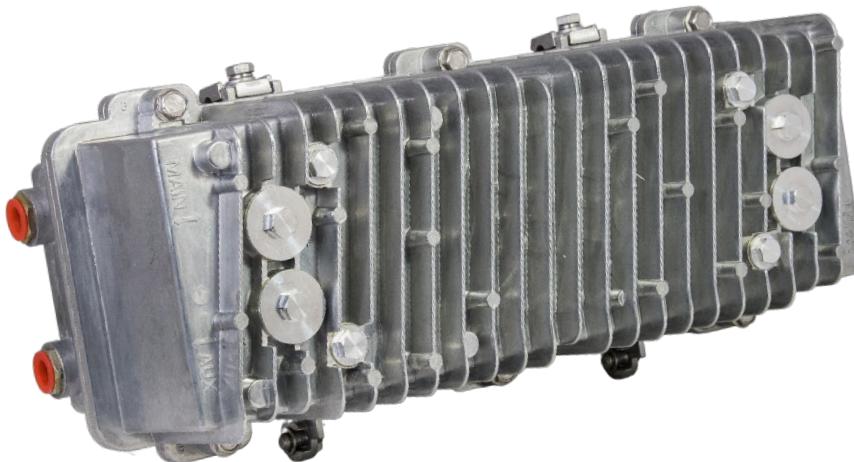

1 GHz System Amplifier Housing with 15 Ampere Seizure Screws

For Broadband International® 4PAC-G 1 GHz System Amplifiers

OEM P/N	BBI P/N	Description
N/A	41-3000	Broadband International® 4PAC-G Housing with 15 ampere Seizure Screws for BBI 1 GHz System Amplifier

The Housing includes 15-Ampere seizure screws.

Features:

- 15 Ampere seizure screws
- Test point access for BBI 1 GHz 4PAC-G System Amplifier modules
- Chromate coated housing
- Reversible amplifier designed housing
- Unique convection fins offer superior heat dissipation in all installations: pedestal, strand, vault, and wall mount