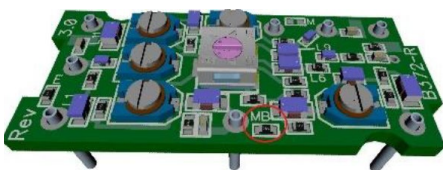

Mid Split Upgrade Kit to 85/102

For Broadband International[®] 1.2 GHz 2PAC-MOT BLE Line Extenders

OEM P/N	BBI P/N	Description
3231285BLE-K	3231285BLE-K	BBI 2PAC-MOT BLE, Mid-Split Upgrade Kit 5-85/102-1218 MHz

Kit Components:

Two (2) - 5-85/102-1218 MHz Diplex Filters

One (1) – Forward Trim Board

One (1) High Pass Filter (HPF)

One (1) – Low Pass Filter (LPF)

One (1) – Reverse Trim Board