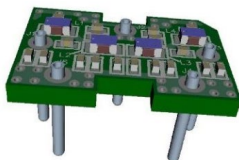

Mid Split Upgrade Kit to 85/102

For Broadband International[®] 1.2 GHz 2PAC-MOT BLE Line Extenders

OEM P/N	BBI P/N	Description
3231285BLE-K	3231285BLE-K	BBI 2PAC-MOT BLE, Mid-Split Upgrade Kit 5-85/102-1218 MHz

Kit Components:

Two (2) - 5-85/102-1218 MHz Diplex Filters

One (1) – Forward Trim Board

One (1) High Pass Filter (HPF)

One (1) – Low Pass Filter (LPF)

One (1) – Reverse Trim Board